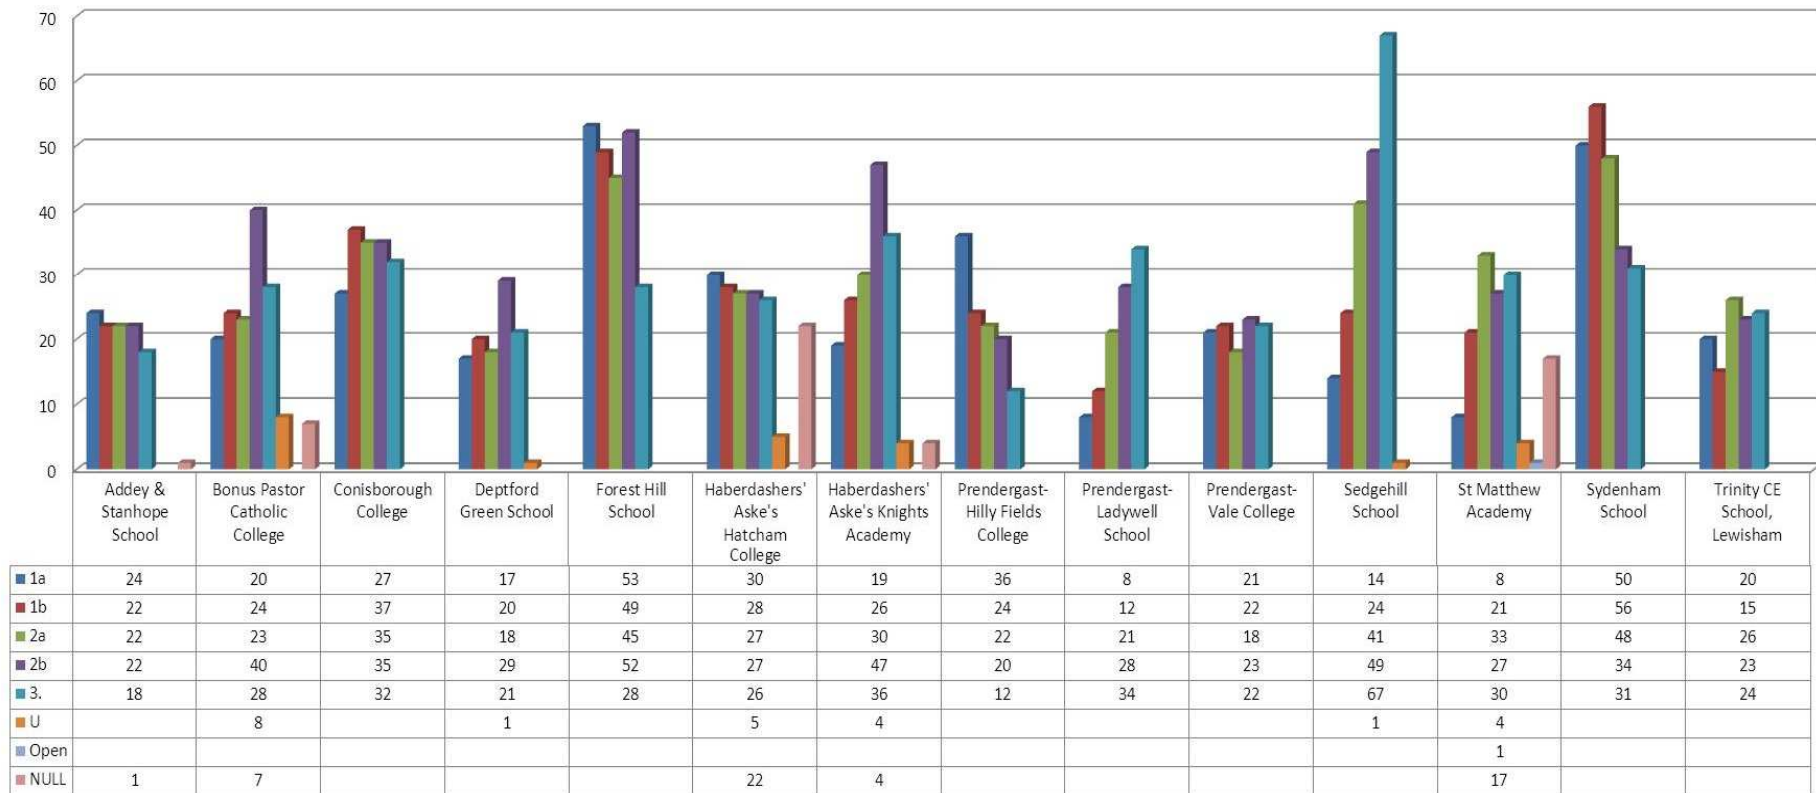

APPENDIX J

2014 Secondary Transfer - As At 2nd September 2014 (Using banding Criteria)

### 2014 Secondary Transfer - As At 2nd September 2014 (Using Distance Criteria)

	Addey & Stanhope School	Bonus Pastor Catholic College	Conisborough College	Deptford Green School	Forest Hill School	Haberdashers' Aske's Hatcham College	Haberdashers' Aske's Knights Academy	Prendergast-Hilly Fields College	Prendergast-Ladywell School	Prendergast-Vale College	Sedgehill School	St Matthew Academy	Sydenham School	Trinity CE School, Lewisham
OBand 1A	31	20	25	40	64	38	27	41	21	24	30	8	69	23
OBand 1B	26	24	42	41	55	31	37	28	24	23	35	21	53	15
OBand 2A	17	23	25	48	48	38	40	20	32	27	49	33	55	34
OBand 2B	24	40	49	33	45	34	45	15	39	24	57	27	37	25
OBand 3.	21	28	39	39	28	34	47	12	36	22	78	30	26	22
OBand U		8		1		9	4				1	4		
Open												1		
NULL	1	7				24	8					17		